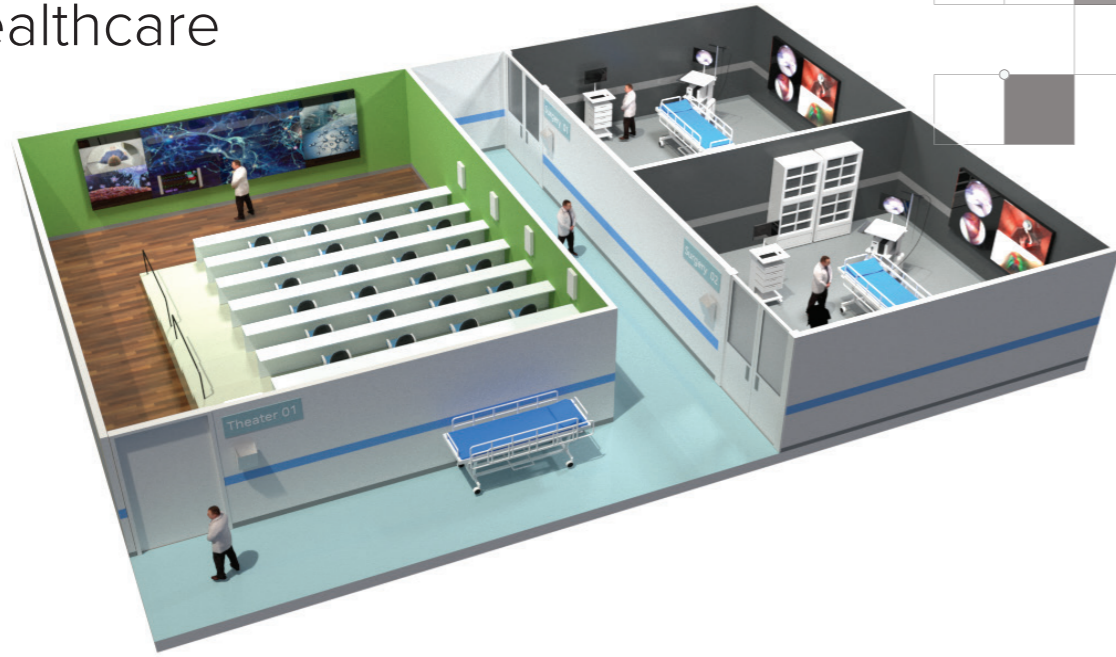

Healthcare