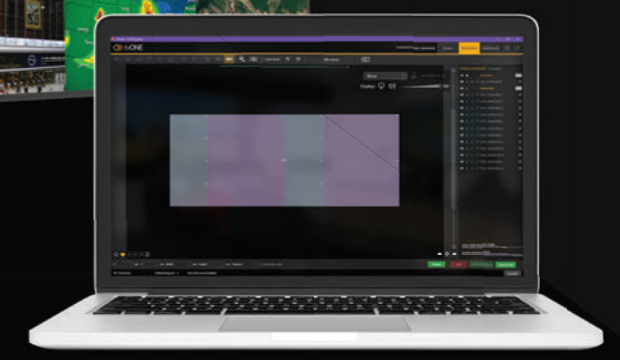

Air Filter

CORIOmaster2

EASY YET
POWERFUL
SETUP

CORIOgrapher

Our creative video wall software allows ultra-quick video wall set up working in either online or offline modes. Resize and move sources, control media clips or IP streams and control your entire visual experience using presets or our dashboard interface.