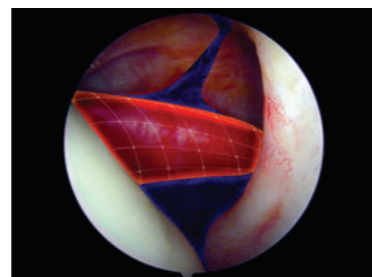

Add icons to control walls

Data overlays for Government

Medical route guidance

Broadcast

- **Lifelike video**
High bandwidth processing for immersive 4K60 4:4:4 performance.
- **Mix and match**
Full support for IP, digital AV, broadcast and legacy AV sources.
- **CORIO® inside**
The best up, down and cross conversion in the industry!
- **Be creative**
Unlimited 360° source and display rotation and up to 56 outputs.
- **Simple control**
Multi-user control options include software, app, 3rd party controllers or our button panel.
- **Synchronize your videowall**
Lock to any input to remove conversion artifacts.