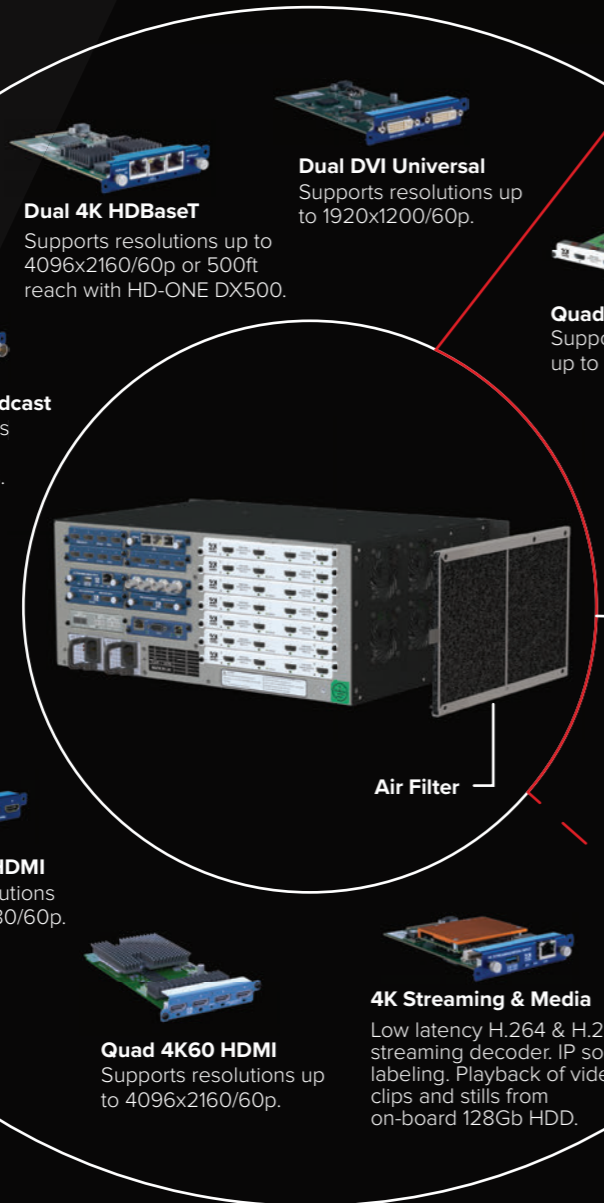

Best-in-Class Scaling and Format Conversion

Experience industry leading scaling for HD, 4K and 8K sources with CORIO®, our proprietary technology CORIOmaster2 processes the equivalent of over 1 trillion video matrix calculations per second with 1 to 2 frames of signal delay from input to output, guaranteeing the highest quality video possible with no visible lag.

Chassis

CORIOmaster2 is the modular and field-upgradeable solution to future proof your investment.

INPUT MODULES

OUTPUT MODULES

Dual 4K HDBaseT
Supports resolutions up to 4096x2160/60p or 500ft reach with HD-ONE DX500.