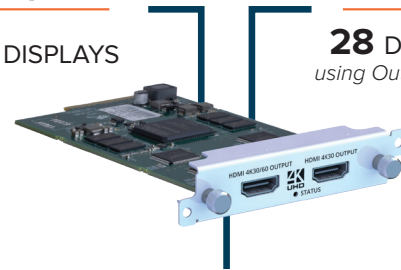

4K Output Options

Use our new Dual 4K Scaled Output module to create an even smoother, 4K/60 video experience with up to 14 displays simultaneously.

For even more efficient 4K/60 workflows, up to 28 displays, use our output cloning feature.

If you choose to work in 4K30, enjoy double the available outputs for truly expansive 4K installs. Up to 28 4K30 outputs possible.

4K/60

14 DISPLAYS

4K/60

28 DISPLAYS
using Output Cloning

4K/30

28 DISPLAYS