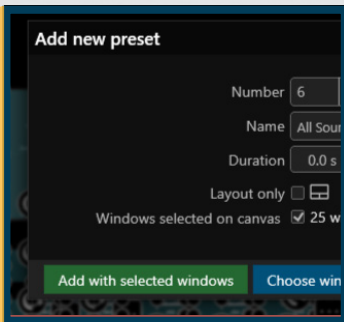

Wall Editor

Our UI makes it easy to create layouts, map sources and animate transitions with incredible ease. With CORIOgrapher, build the wall you want, not just the one you can.

Video Sync

Play up to 8 clips per media module in perfect synchronization for expansive video experiences.

Dashboard

View all of your presets and sources on up to four canvasses for simple and effective control.

Preset Management

Layout only, selected windows and preset numbering for easier and quicker automation set up.