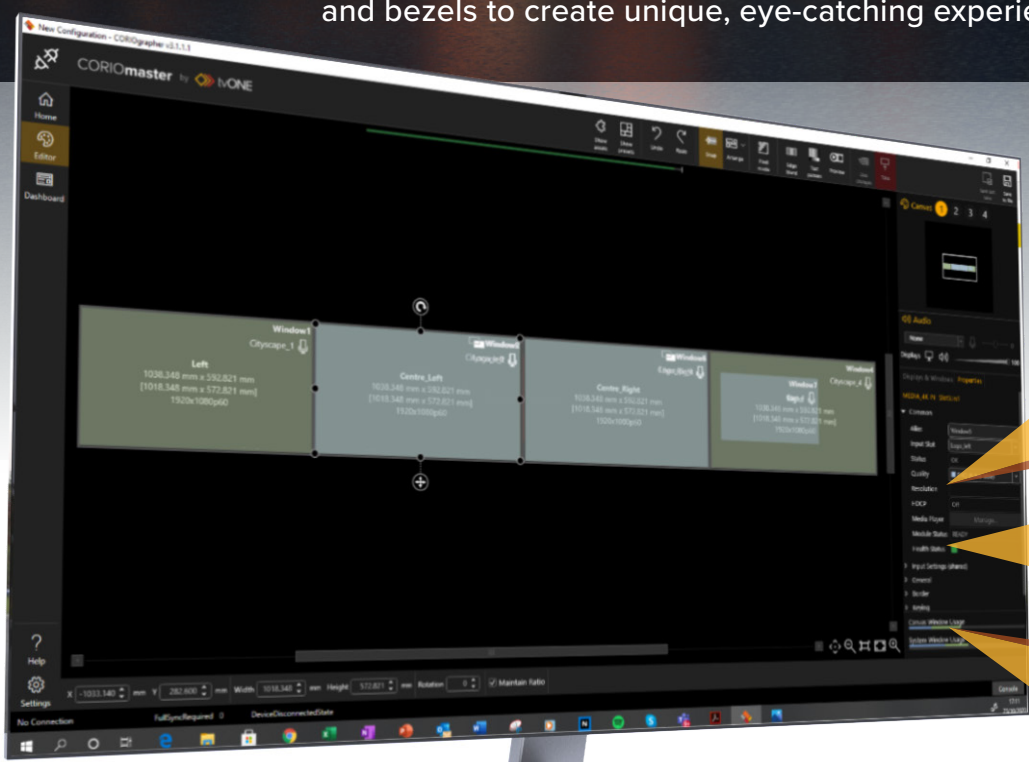

CORIOgrapher

Let your creativity go wild! Rotate sources and displays with complete 360° rotation, mix and match display types, create overlaps or edge-blends and automatically correct for display size and bezels to create unique, eye-catching experiences.