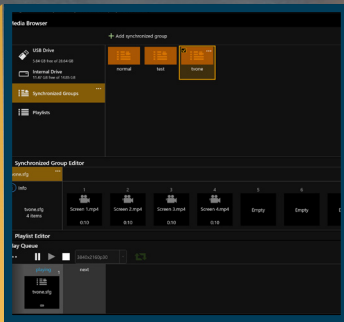

“The video wall in the entrance area is our showcase for what is happening in the University. CORIOmaster has given us unique flexibility – we can use each screen as an individual display, or combine all four into one massive, and hugely impressive, 16K resolution show screen.”

Ian Mason,
Warwick University, UK

CORIOgrapher

Let your creativity go wild! Rotate sources and displays with complete 360° rotation, mix and match display types, create overlaps or edge-blends and automatically correct for display size and bezels to create unique, eye-catching experiences.

Wall Editor

Our UI makes it easy to create layouts, map sources and animate transitions with incredible ease. With CORIOgrapher, build the wall you want, not just the one you can.

Video Sync

Play up to 8 clips per media module in perfect synchronization for expansive video experiences.