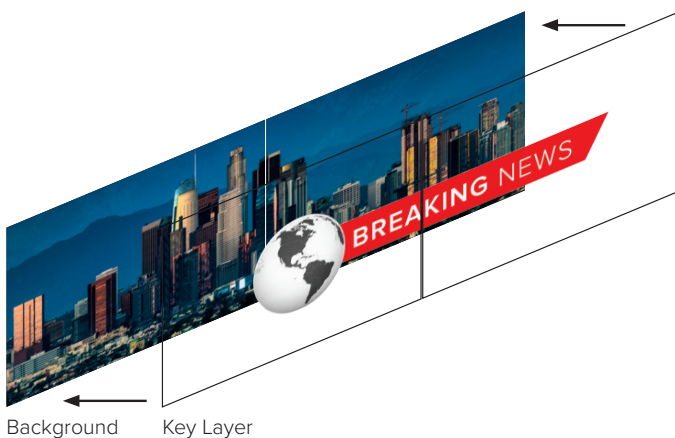

Keying

Improve efficiency, overlay real-time data feeds, and boost safety with keyed icons, data and other information over your source or across entire video walls. Prevent your video wall from becoming invisible and enhance the viewer experience.