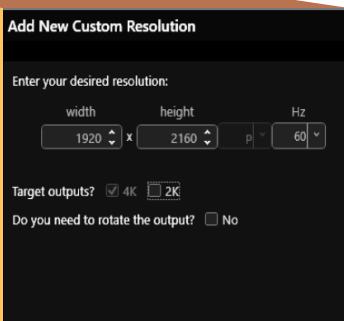

Dashboard

View all of your presets and sources on up to four canvasses for simple and effective control.

Preset Management

Layout only, selected windows and preset numbering for easier and quicker automation set up.