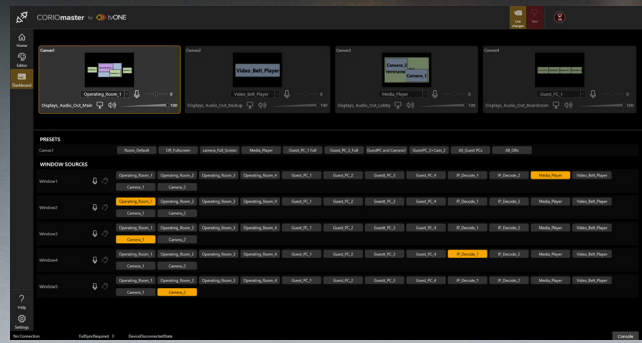

“The video wall in the entrance area is our showcase for what is happening in the University. CORIOmaster has given us unique flexibility – we can use each screen as an individual display, or combine all four into one massive, and hugely impressive, 16K resolution show screen.”

Ian Mason,
Warwick University, UK

CORIOgrapher

Let your creativity go wild! Rotate sources and displays with complete 360° rotation, mix and match display types, create overlaps or edge-blends and automatically correct for display size and bezels to create unique, eye-catching experiences.

Wall Editor

Our UI makes it easy to create layouts, map sources and animate transitions with incredible ease. With CORIOgrapher, build the wall you want, not just the one you can.

Video Sync

Play up to 8 clips per media module in perfect synchronization for expansive video experiences.

Dashboard

View all of your presets and sources on up to four canvasses for simple and effective control.

Preset Management

Layout only, selected windows and preset numbering for easier and quicker automation set up.